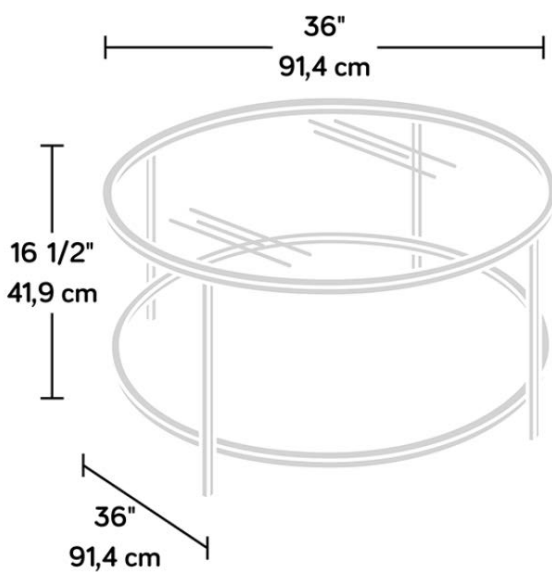

HAMPSTEAD PARK ROUND COFFEE TABLE

PRODUCT SHEET

FURNITURE

- Circular coffee table with glass top and black metal frame
 - Simple and sleek design
- Safety-tempered glass top provides a spacious top surface
- Durable black metal frame provides stability
- Finished on all sides for versatile placement

Width	91.4 cm
Depth	91.4 cm
Height	41.9 cm
Carton Height	97.5 cm
Carton Width	97.5 cm
Carton Depth	10.5 cm
Box Volume	0.10 cbm
Weight (gross)	16.1 kg

N.B: All measurements are approximate