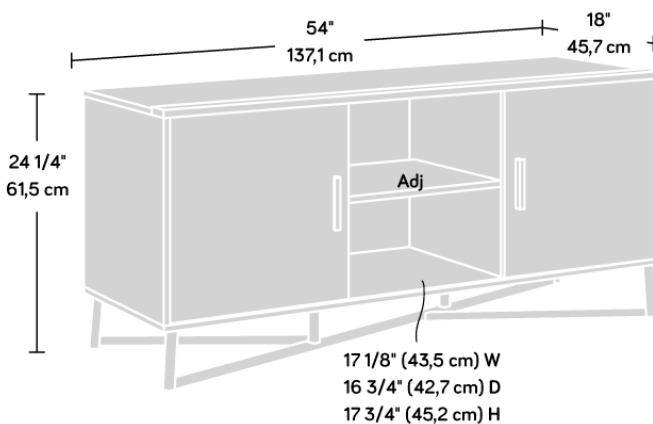

Width	137.1 cm
Depth	45.7 cm
Height	61 cm
Carton Height	154.3 cm
Carton Width	54.3 cm
Carton Depth	14.5 cm
Box Volume	0.116 cbm
Weight (gross)	36.7 kg

N.B: All measurements are approximate