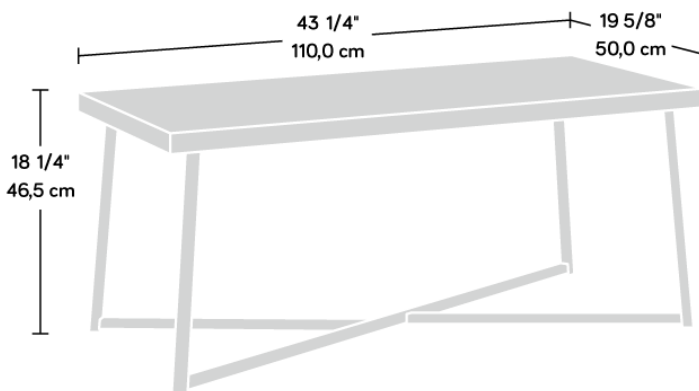

CANYON LANE COFFEE TABLE

PRODUCT SHEET

FURNITURE

- Coffee table in Grand Walnut finish
- Powder coated metal base for durability
- Sturdy 1 ½ " thick top
- Strong and lightweight design
- 360 degree all round finish (can be freestanding)

Width	110 cm
Depth	50 cm
Height	46.5 cm
Carton Height	123 cm
Carton Width	59.5 cm
Carton Depth	11 cm
Box Volume	0.805 cbm
Weight (gross)	10.5 kg

N.B: All measurements are approximate