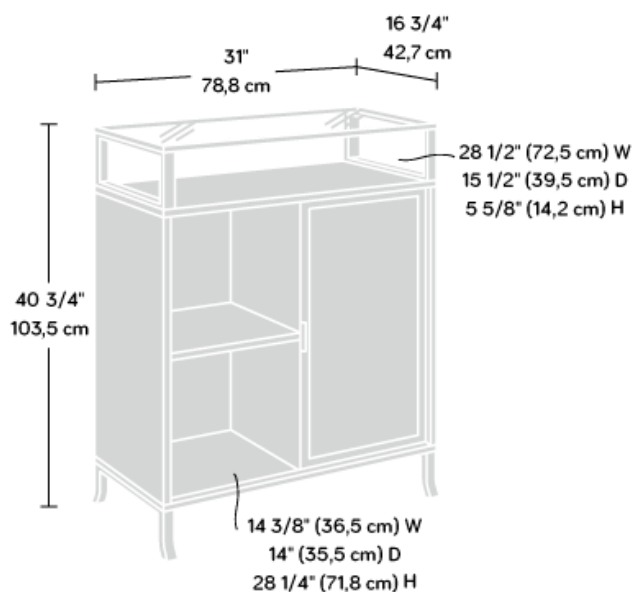

CITY CENTRE CABINET WITH SLIDING DOOR

PRODUCT SHEET

FURNITURE

- Cabinet with sliding door in a Champagne Oak finish
- Satin taupe metal feet
- Safety-tempered glass top
- Two adjustable shelves for flexible storage options
- Sliding door features perforated metal pattern

Width	78.8 cm
Depth	42.7 cm
Height	103.5 cm
Carton Height	94.5 cm
Carton Width	52 cm
Carton Depth	22 cm
Box Volume	0.108 cbm
Weight (gross)	33.8 kg

N.B: All measurements are approximate