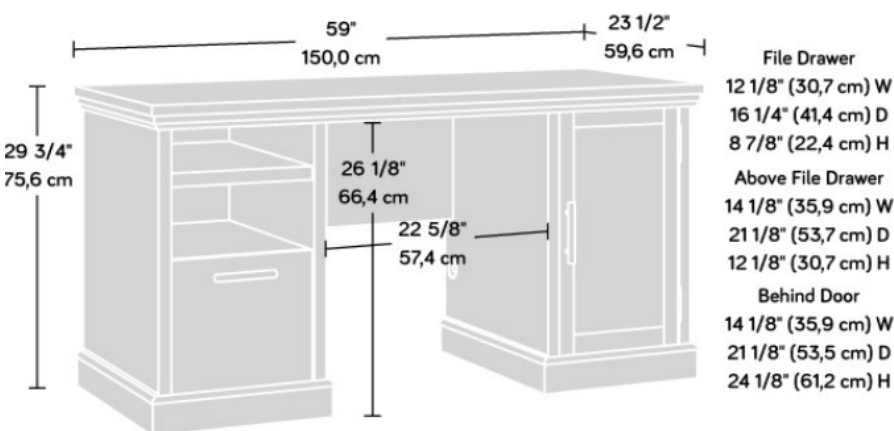

PRIME OAK EXECUTIVE DESK PRODUCT SHEET FURNITURE

- Home office executive desk in Prime Oak finish
 - Durable 1" thick desktop
- Open storage features adjustable shelf
- Drawer with full extension slides holds letter or legal size hanging files
- Storage area behind door holds vertical CPU tower and features an adjustable shelf
 - Cord management
 - 360° all round finish, (can be freestanding)

Width	150 cm
Depth	59.6 cm
Height	75.6 cm
Carton Height – carton 1	77.5 cm
- carton 2	164.8 cm
Carton Width – carton 1	49.5 cm
- carton 2	64.1 cm
Carton Depth – carton 1	20 cm
- carton 2	12.1 cm
Box Volume	0.204 cbm
Weight (gross)	69.6 kg

N.B: All measurements are approximate