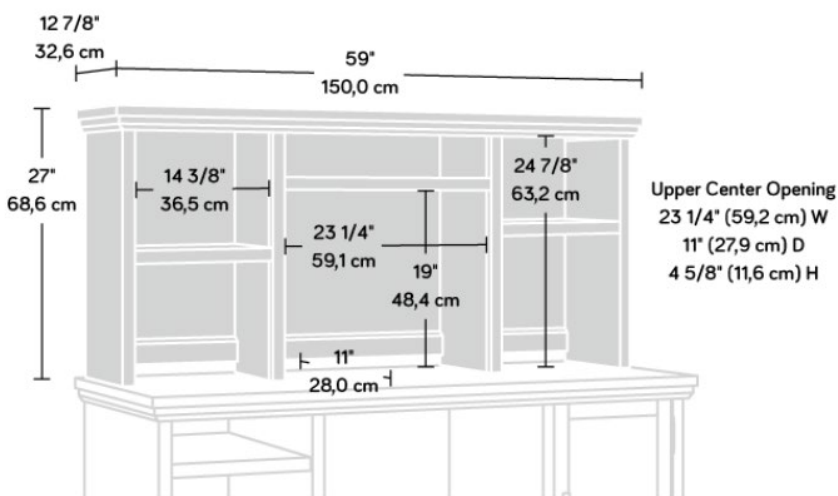

PRIME OAK HUTCH PRODUCT SHEET

FURNITURE

- Optional storage hutch for Prime Oak Executive Desk (5427030)
 - Prime Oak finish
 - Durable 1" thick top to display home office essentials
- Two adjustable shelves to accommodate items of various heights
- Cubbyhole storage for books, folders and other necessities

| | |
|----------------|------------|
| Width | 150 cm |
| Depth | 32.6 cm |
| Height | 68.6 cm |
| Carton Height | 14.4 cm |
| Carton Width | 164 cm |
| Carton Depth | 37.1 cm |
| Box Volume | 0.0876 cbm |
| Weight (gross) | 31.2 kg |

N.B: All measurements are approximate